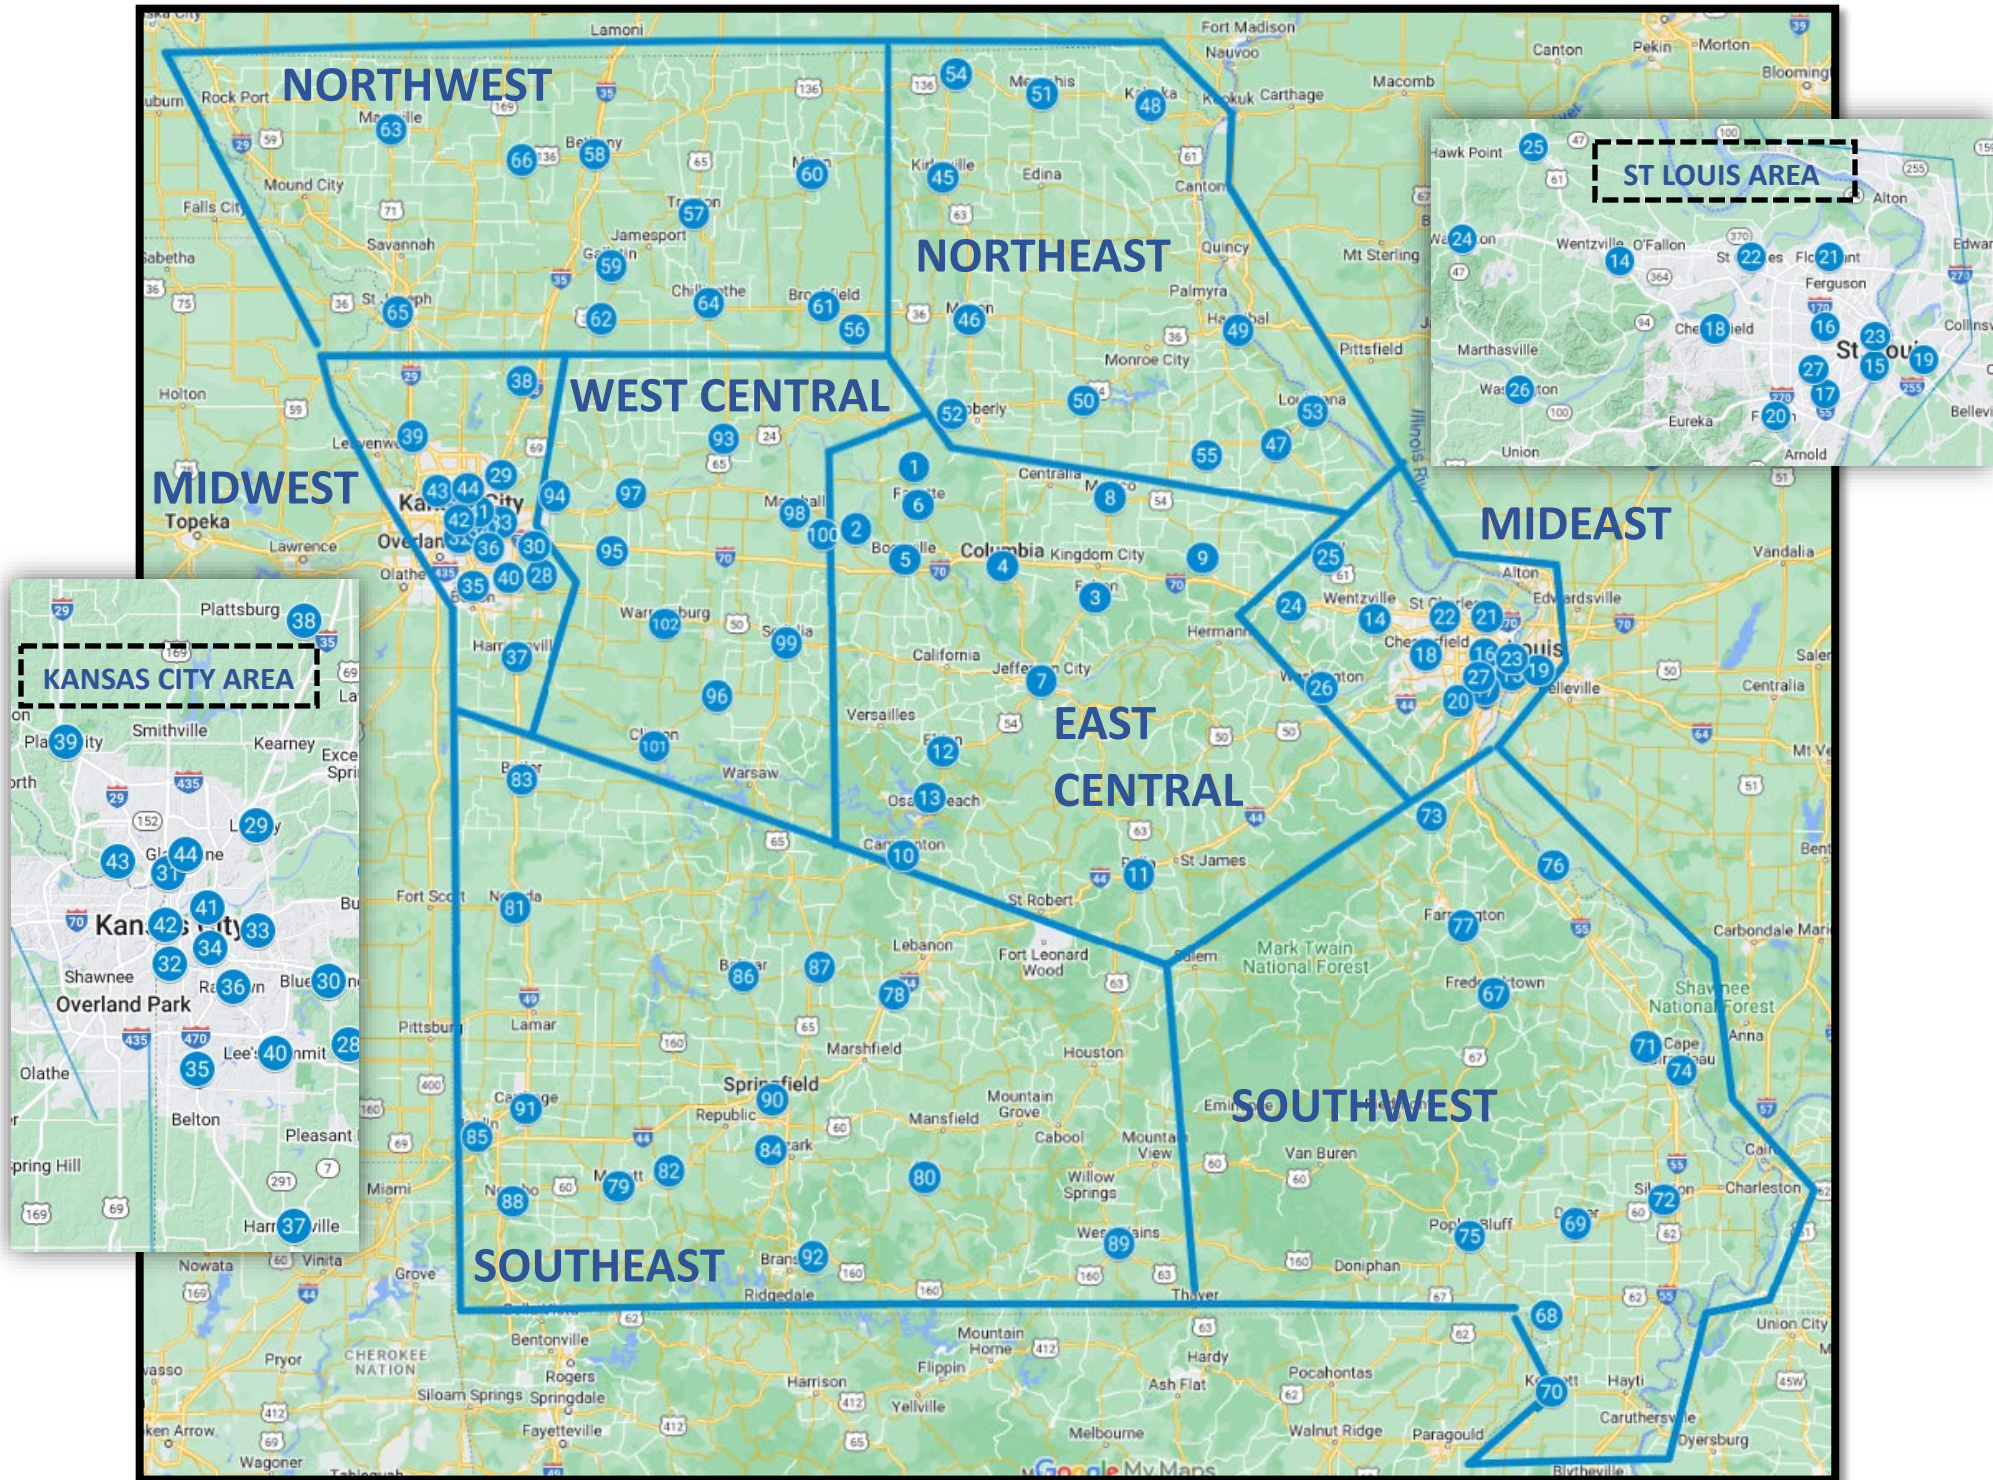

Missouri Chapters by District 1/10/2024

MISSOURI DAR CHAPTERS BY DISTRICT 1/11/2024

Key	Chapter Name	Charter City	District	50	James Monroe	Paris	Northeast
1	Armstrong	Armstrong	East Central	51	Jaufflione	Memphis	Northeast
2	Arrow Rock	Arrow Rock	East Central	52	Margaret Miller	Huntsville	Northeast
3	Charity Stille Langstaff	Fulton	East Central	53	Pike County	Louisiana	Northeast
4	Columbian	Columbia	East Central	54	Schuyler	Lancaster	Northeast
5	Hannah Cole	Boonville	East Central	55	Susanna Randolph	Vandalia	Northeast
6	Howard County	Fayette	East Central	56	Continental Congress	Marceline	Northwest
7	Jane Randolph Jefferson	Jefferson City	East Central	57	Dorcus Richardson	Trenton	Northwest
8	Mexico-Missouri	Mexico	East Central	58	Elizabeth Harrison	Bethany	Northwest
9	Montgomery	Montgomery City	East Central	59	Gallatin	Gallatin	Northwest
10	Niangua	Camdenton	East Central	60	General John Sullivan	Milan	Northwest
11	Noah Coleman	Rolla	East Central	61	Hannah Hull	Brookfield	Northwest
12	Rock Island	Eldon	East Central	62	Major Molly	Hamilton	Northwest
13	Wazhazhe	Lake Ozark	East Central	63	Nodaway	Maryville	Northwest
14	Caroline Close Stuart	Lake Saint Louis	Mideast	64	Olive Prindle	Chillicothe	Northwest
15	Cornelia Greene	St. Louis	Mideast	65	St. Joseph	St. Joseph	Northwest
16	Fort San Carlos	University City	Mideast	66	Virginia Daughters	Albany	Northwest
17	John Sappington	Affton	Mideast	67	Captain Henry Whitener	Fredericktown	Southeast
18	Mary Hempstead Lisa	Chesterfield	Mideast	68	Chalk Bluff	Campbell	Southeast
19	O' Fallon	St Louis	Mideast	69	Crowley's Ridge	Dexter	Southeast
20	Olde Towne Fenton	Fenton	Mideast	70	Gayoso	Kennett	Southeast
21	Reverend John Clark	Florissant	Mideast	71	John Guild	Jackson	Southeast
22	Saint Charles	St. Charles	Mideast	72	Kings Highway	Sikeston	Southeast
23	St. Louis-Jefferson	St. Louis	Mideast	73	Louisiana Purchase	De Soto	Southeast
24	Thomas Kennedy	Warrenton	Mideast	74	Nancy Hunter	Cape Girardeau	Southeast
25	Troy	Troy	Mideast	75	Poplar Bluff	Poplar Bluff	Southeast
26	Valley of the Meramec	Washington	Mideast	76	Ste. Genevieve Settlement	Ste. Genevieve	Southeast
27	Webster Groves	Webster Groves	Mideast	77	Sarah Barton Murphy	Farmington	Southeast
28	Adam Yager	Lake Lotawana	Midwest	78	Agnes Hill	Phillipsburg	Southwest
29	Alexander Doniphan	Liberty	Midwest	79	Alexander McNair	Monett	Southwest
30	Blue Springs	Blue Springs	Midwest	80	Carl Neiman	Ava	Southwest
31	Clay County Patriots	North Kansas City	Midwest	81	Elizabeth Carey	Nevada	Southwest
32	Elizabeth Benton	Kansas City	Midwest	82	Elk Horn Prairie	Aurora	Southwest
33	Independence Pioneers	Independence	Midwest	83	Harmony Mission	Butler	Southwest
34	Kansas City	Kansas City	Midwest	84	Isaac Garrison	Nixa	Southwest
35	Little Blue River	Grandview	Midwest	85	Joplin	Joplin	Southwest
36	Marguerite McNair	Raytown	Midwest	86	Matilda Polk Campbell	Bolivar	Southwest
37	Mary Sibley	Harrisonville	Midwest	87	Meyongo	Buffalo	Southwest
38	Missouris Shoal	Lathrop	Midwest	88	Neosho	Neosho	Southwest
39	Platte Purchase	Platte City	Midwest	89	Ozark Springs	West Plains	Southwest
40	Prairie	Lee's Summit	Midwest	90	Rachel Donelson	Springfield	Southwest
41	Sarah Lewis Boone	Kansas City	Midwest	91	Rhoda Fairchild	Carthage	Southwest
42	Westport	Kansas City	Midwest	92	Taneycomo	Forsyth	Southwest
43	White Alloe	Parkville	Midwest	93	Carrollton	Carrollton	West Central
44	William Boydston	Gladstone	Midwest	94	Fort Osage	Sibley	West Central
45	Ann Haynes	Kirksville	Northeast	95	Gilead Rupe	Odessa	West Central
46	Anne Helm	Macon	Northeast	96	Henry County	Windsor	West Central
47	Bowling Green	Bowling Green	Northeast	97	Lafayette-Lexington	Lexington	West Central
48	Clark County	Kahoka	Northeast	98	Marshall	Marshall	West Central
49	Hannibal Heritage	Hannibal	Northeast	99	Osage	Sedalia	West Central
				100	Patsy Gregg	Napton	West Central
				101	Udolpha Miller Dorman	Clinton	West Central
				102	Warrensburg	Warrensburg	West Central