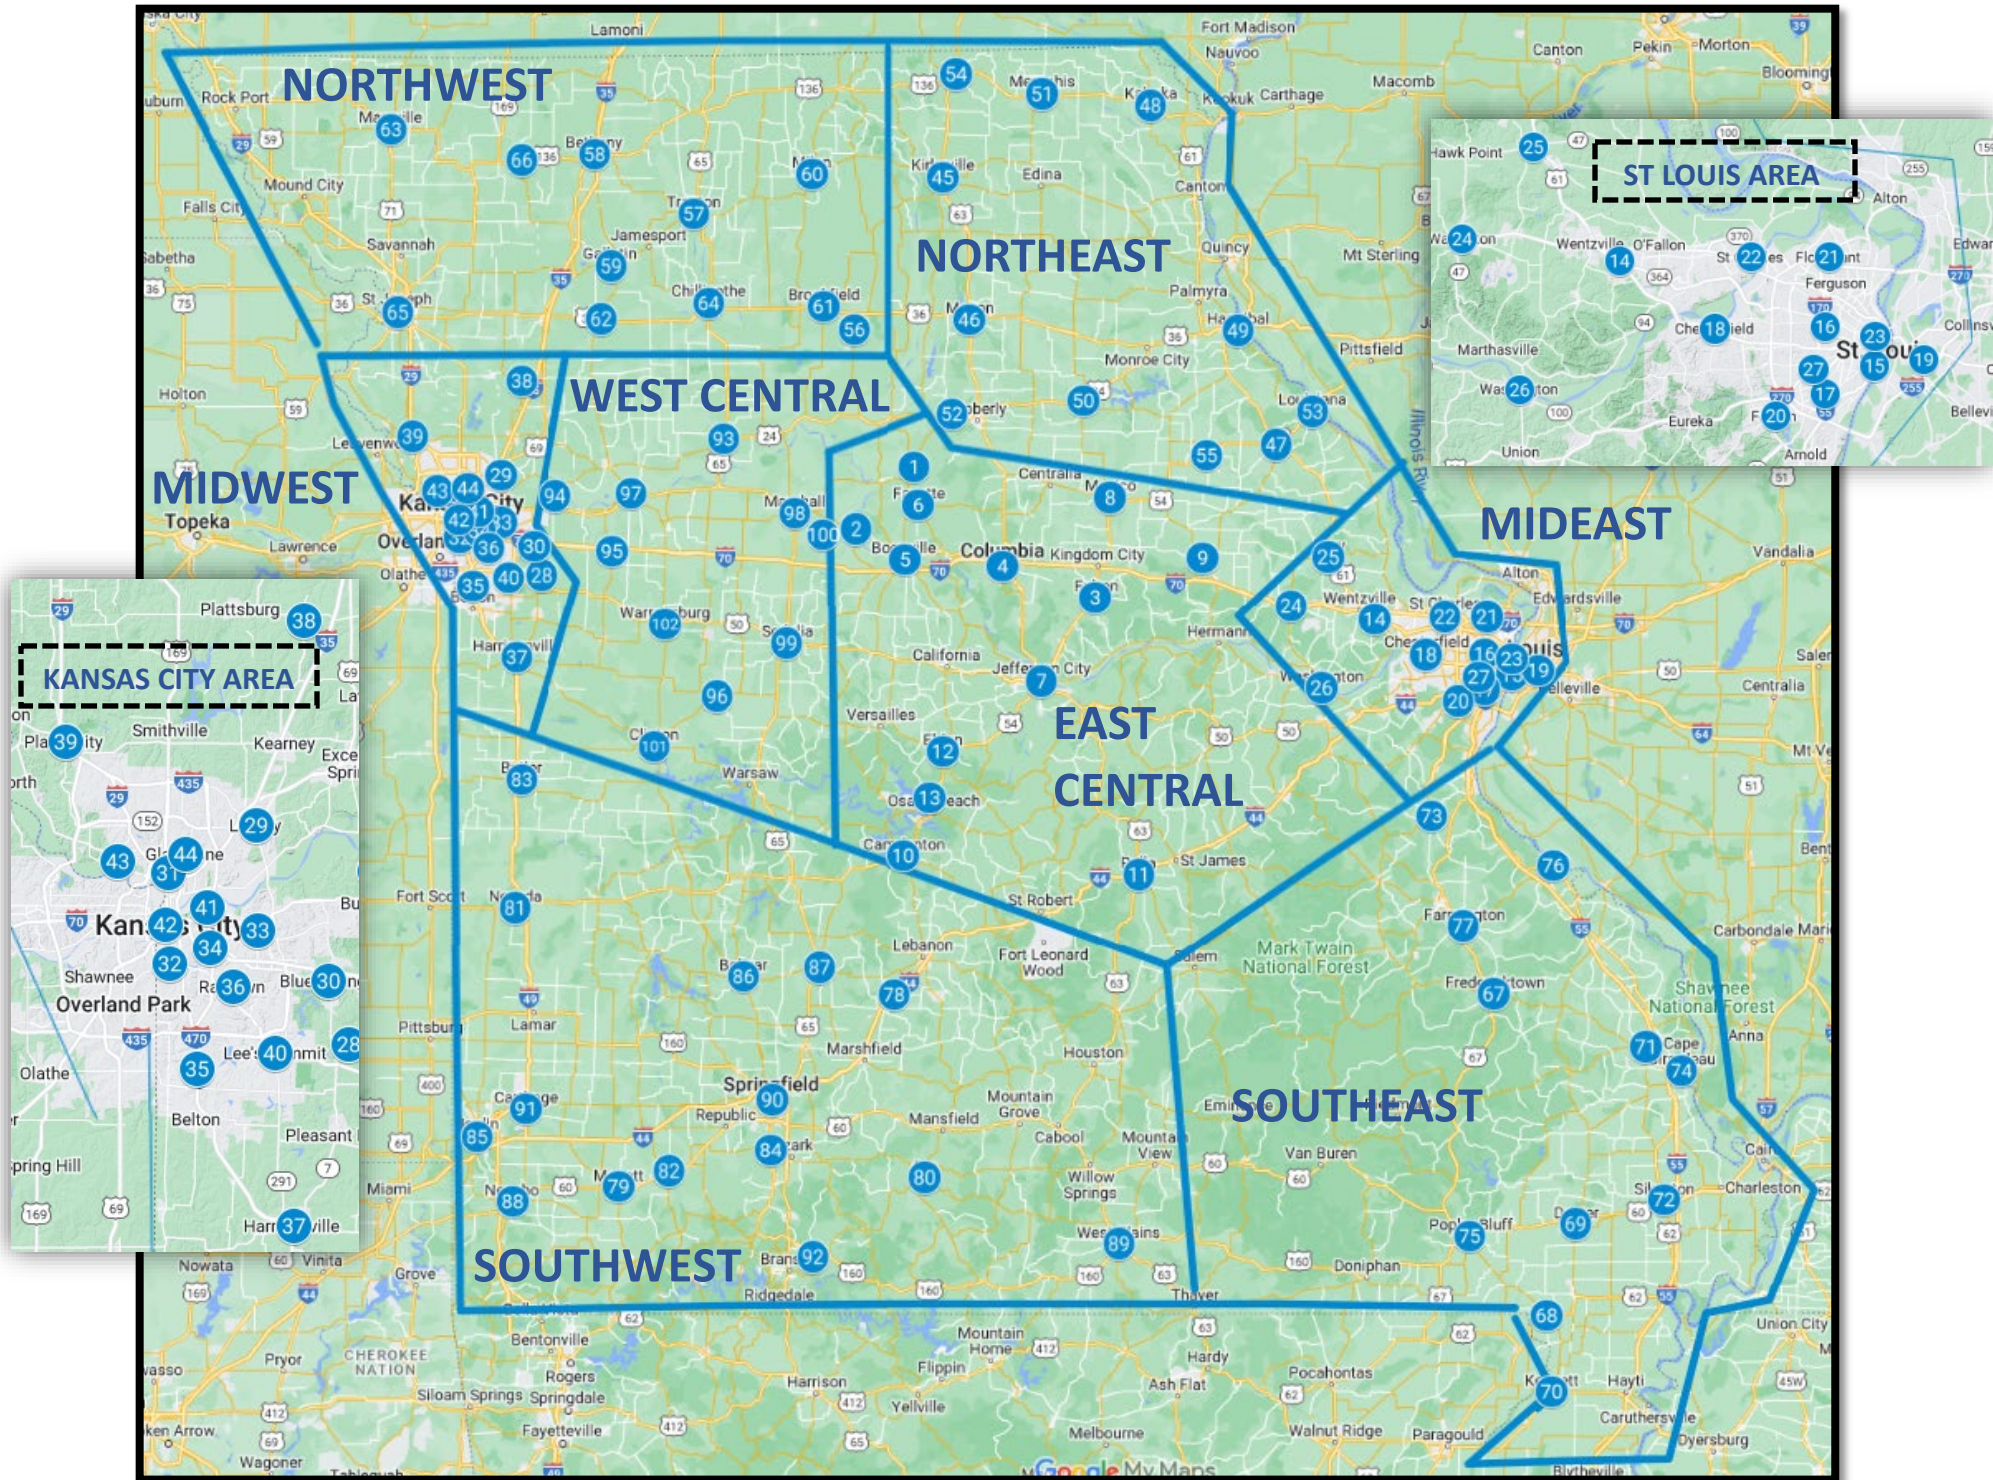

# Missouri Chapters by District 7/4/2024

MISSOURI DAR CHAPTERS BY DISTRICT 1/11/2024

Key	Chapter Name	Charter City	District	50	James Monroe	Paris	Northeast
1	Armstrong	Armstrong	East Central	51	Jaufflione	Memphis	Northeast
2	Arrow Rock	Arrow Rock	East Central	52	Margaret Miller	Huntsville	Northeast
3	Charity Stille Langstaff	Fulton	East Central	53	Pike County	Louisiana	Northeast
4	Columbian	Columbia	East Central	54	Schuyler	Lancaster	Northeast
5	Hannah Cole	Boonville	East Central	55	Susanna Randolph	Vandalia	Northeast
6	Howard County	Fayette	East Central	56	Continental Congress	Marceline	Northwest
7	Jane Randolph Jefferson	Jefferson City	East Central	57	Dorcus Richardson	Trenton	Northwest
8	Mexico-Missouri	Mexico	East Central	58	Elizabeth Harrison	Bethany	Northwest
9	Montgomery	Montgomery City	East Central	59	Gallatin	Gallatin	Northwest
10	Niangua	Camdenton	East Central	60	General John Sullivan	Milan	Northwest
11	Noah Coleman	Rolla	East Central	61	Hannah Hull	Brookfield	Northwest
12	Rock Island	Eldon	East Central	62	Major Molly	Hamilton	Northwest
13	Wazhazhe	Lake Ozark	East Central	63	Nodaway	Maryville	Northwest
14	Caroline Close Stuart	Lake Saint Louis	Mideast	64	Olive Prindle	Chillicothe	Northwest
15	Cornelia Greene	St. Louis	Mideast	65	St. Joseph	St. Joseph	Northwest
16	Fort San Carlos	University City	Mideast	66	Virginia Daughters	Albany	Northwest
17	John Sappington	Affton	Mideast	67	Captain Henry Whitener	Fredericktown	Southeast
18	Mary Hempstead Lisa	Chesterfield	Mideast	68	Chalk Bluff	Campbell	Southeast
19	O' Fallon	St Louis	Mideast	69	Crowley's Ridge	Dexter	Southeast
20	Olde Towne Fenton	Fenton	Mideast	70	Gayoso	Kennett	Southeast
21	Reverend John Clark	Florissant	Mideast	71	John Guild	Jackson	Southeast
22	Saint Charles	St. Charles	Mideast	72	Kings Highway	Sikeston	Southeast
23	St. Louis-Jefferson	St. Louis	Mideast	73	Louisiana Purchase	De Soto	Southeast
24	Thomas Kennedy	Warrenton	Mideast	74	Nancy Hunter	Cape Girardeau	Southeast
25	Troy	Troy	Mideast	75	Poplar Bluff	Poplar Bluff	Southeast
26	Valley of the Meramec	Washington	Mideast	76	Ste. Genevieve Settlement	Ste. Genevieve	Southeast
27	Webster Groves	Webster Groves	Mideast	77	Sarah Barton Murphy	Farmington	Southeast
28	Adam Yager	Lake Lotawana	Midwest	78	Agnes Hill	Phillipsburg	Southwest
29	Alexander Doniphan	Liberty	Midwest	79	Alexander McNair	Monett	Southwest
30	Blue Springs	Blue Springs	Midwest	80	Carl Neiman	Ava	Southwest
31	Clay County Patriots	North Kansas City	Midwest	81	Elizabeth Carey	Nevada	Southwest
32	Elizabeth Benton	Kansas City	Midwest	82	Elk Horn Prairie	Aurora	Southwest
33	Independence Pioneers	Independence	Midwest	83	Harmony Mission	Butler	Southwest
34	Kansas City	Kansas City	Midwest	84	Isaac Garrison	Nixa	Southwest
35	Little Blue River	Grandview	Midwest	85	Joplin	Joplin	Southwest
36	Marguerite McNair	Raytown	Midwest	86	Matilda Polk Campbell	Bolivar	Southwest
37	Mary Sibley	Harrisonville	Midwest	87	Meyongo	Buffalo	Southwest
38	Missouris Shoal	Lathrop	Midwest	88	Neosho	Neosho	Southwest
39	Platte Purchase	Platte City	Midwest	89	Ozark Springs	West Plains	Southwest
40	Prairie	Lee's Summit	Midwest	90	Rachel Donelson	Springfield	Southwest
41	Sarah Lewis Boone	Kansas City	Midwest	91	Rhoda Fairchild	Carthage	Southwest
42	Westport	Kansas City	Midwest	92	Taneycomo	Forsyth	Southwest
43	White Alloe	Parkville	Midwest	93	Carrollton	Carrollton	West Central
44	William Boydston	Gladstone	Midwest	94	Fort Osage	Sibley	West Central
45	Ann Haynes	Kirksville	Northeast	95	Gilead Rupe	Odessa	West Central
46	Anne Helm	Macon	Northeast	96	Henry County	Windsor	West Central
47	Bowling Green	Bowling Green	Northeast	97	Lafayette-Lexington	Lexington	West Central
48	Clark County	Kahoka	Northeast	98	Marshall	Marshall	West Central
49	Hannibal Heritage	Hannibal	Northeast	99	Osage	Sedalia	West Central
				100	Patsy Gregg	Napton	West Central
				101	Udolpha Miller Dorman	Clinton	West Central
				102	Warrensburg	Warrensburg	West Central